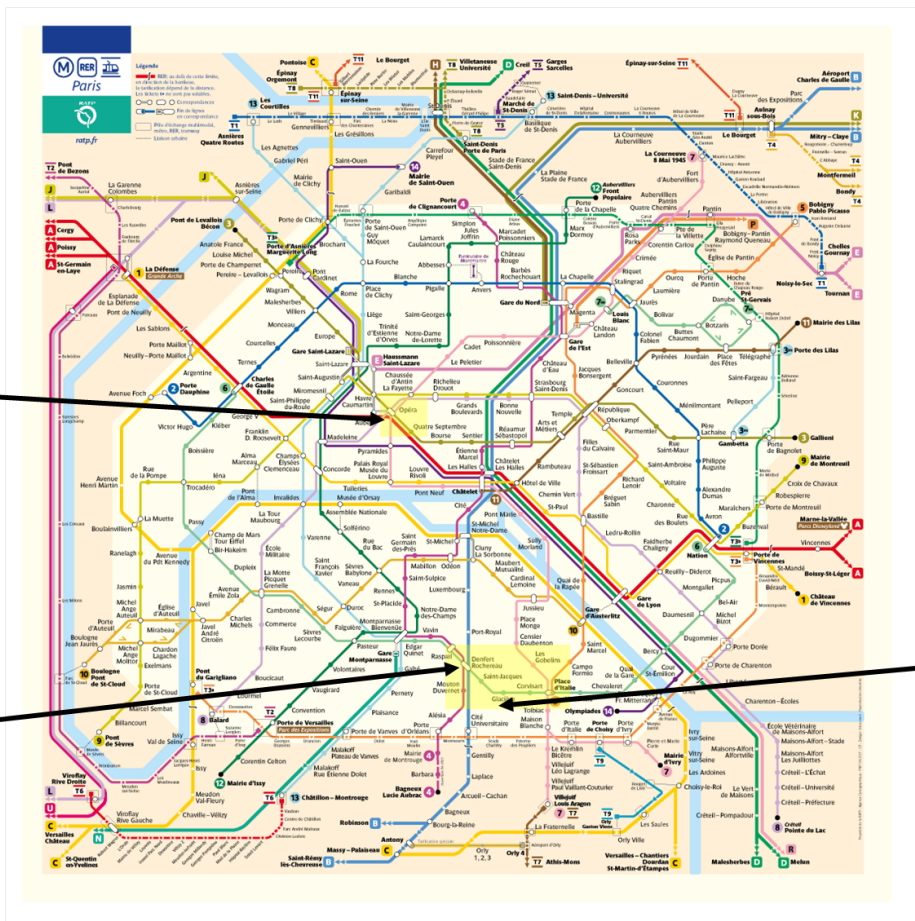

## POM SYMPOSIUM IN PARIS 2021

The first POM meeting was held in Paris from June 2nd to 3rd, 2021. This international event brought together more than 50 participants from seven countries (Spain, Italy, Germany, Belgium, United Kingdom, France, USA).

## Access to FIAP Jean Monnet

FIAP Jean Monnet is located at 30 rue Cabanis, Paris (Google Maps). The closest Metro station is Glacière (line 6).

**FIAP Jean Monnet  
30 rue Cabanis**

**Métro stations line 6**

**Opéra**

**Denfert  
Rochereau**

**FIAP Jean Monnet  
30 rue Cabanis**

» If you will arrive at CDG airport, there are 3 options (see map).

- Roissy bus: you will arrive at Opéra, then take metro line 7 from Opera to Place d'Italie and then métro line 6 from Place d'Italie to Glacière (see métro map) (or walk but 20 mn)
- RER B: from CDG to Denfert Rochereau, you can then walk (10 mn) or take métro line 6 from Denfert-Rochereau to Glacière

# From CDG to Paris

Opt  
25-30  
(ev

Option 2: Roissybus  
60-75 mn ; 13.70 €  
(every 15-20 mn)

» **If you will arrive at Orly airport, there are 3 options.**

- Orly bus: you will arrive at Opéra, then take metro line 7 from Opera to Place d'Italie and then métro line 6 from Place d'Italie to Glacière (see métro map) (or walk but 20 mn)
- Orlyval + RER B: from Orly to Antony (Orlyval); then Antony to Denfert Rochereau (RER B), you can then walk (10 mn) or take métro line 6 from Denfert-Rochereau to Glacière
- Taxi