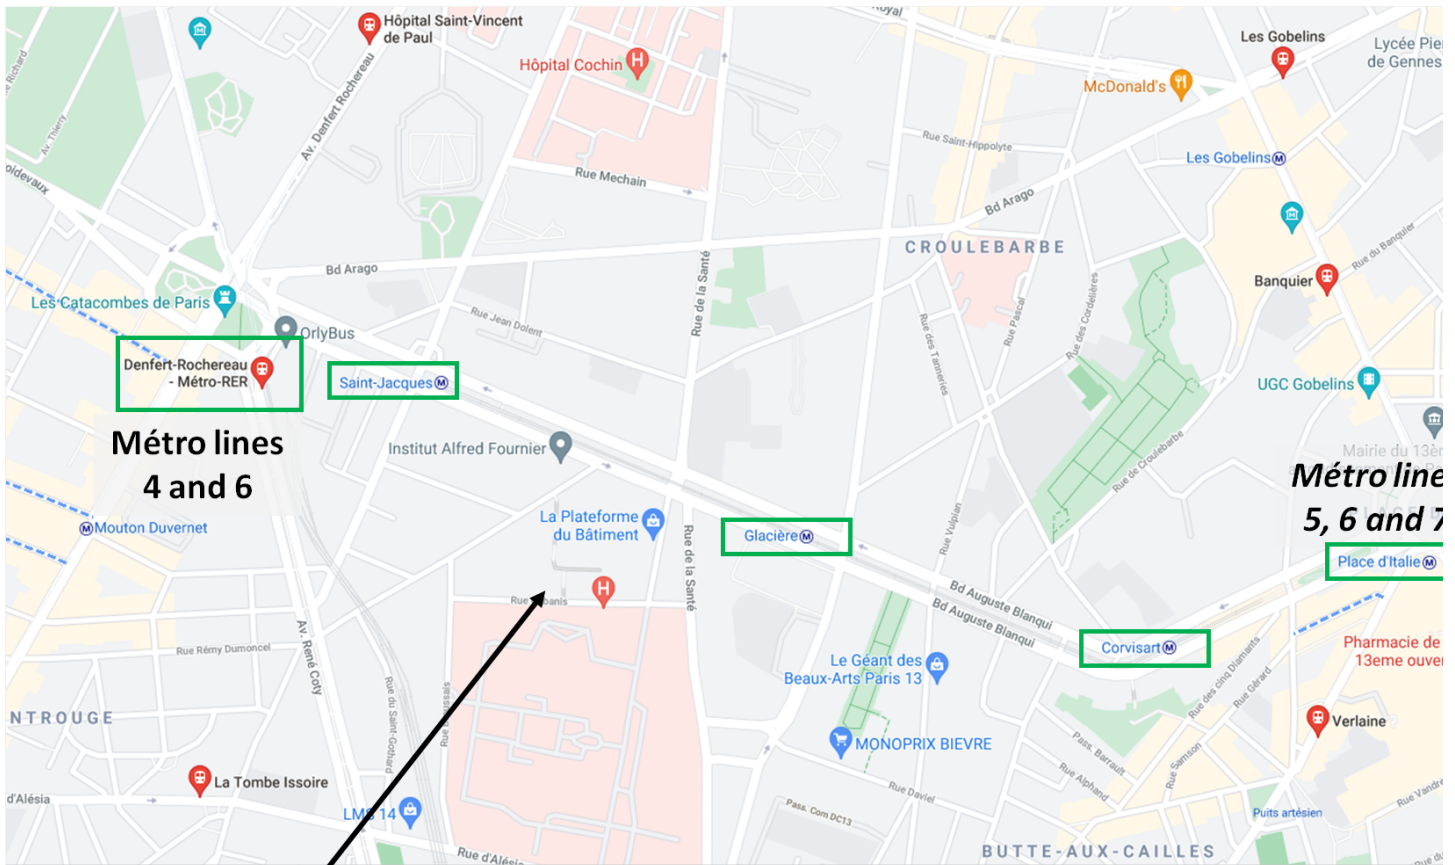

## Access to FIAP Jean Monnet

FIAP Jean Monnet is located at 30 rue Cabanis, Paris (Google Maps). The closest Metro station is Glacière (line 6).

**FIAP Jean Monnet  
30 rue Cabanis**

**Métro stations line 6**

**Opéra**

**Denfert  
Rochereau**

**FIAP Jean Monnet  
30 rue Cabanis**

» If you will arrive at CDG airport, there are 3 options (see map).

- Roissy bus: you will arrive at Opéra, then take metro line 7 from Opera to Place d'Italie and then métro line 6 from Place d'Italie to Glacière (see métro map) (or walk but 20 mn)
- RER B: from CDG to Denfert Rochereau, you can then walk (10 mn) or take métro line 6 from Denfert-Rochereau to Glacière