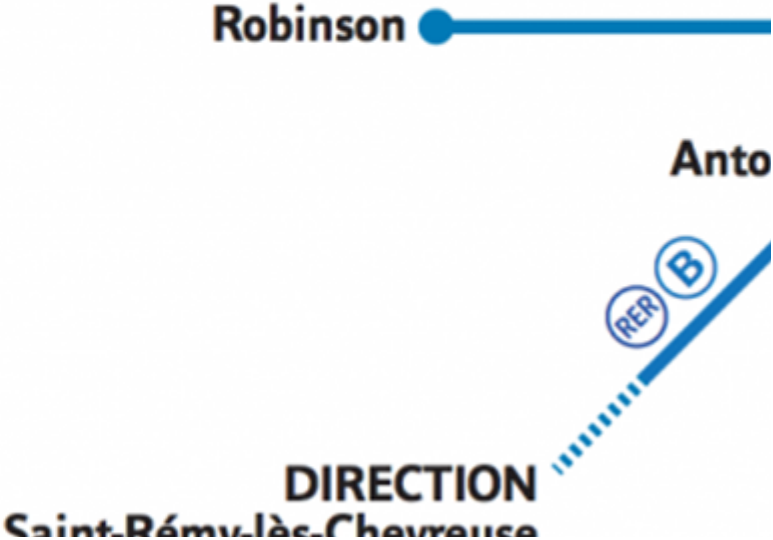

From Orly to Paris

Option 1: Orlyval + RER B
20-25 mn; 12.10 €
(every 5-10 mn)