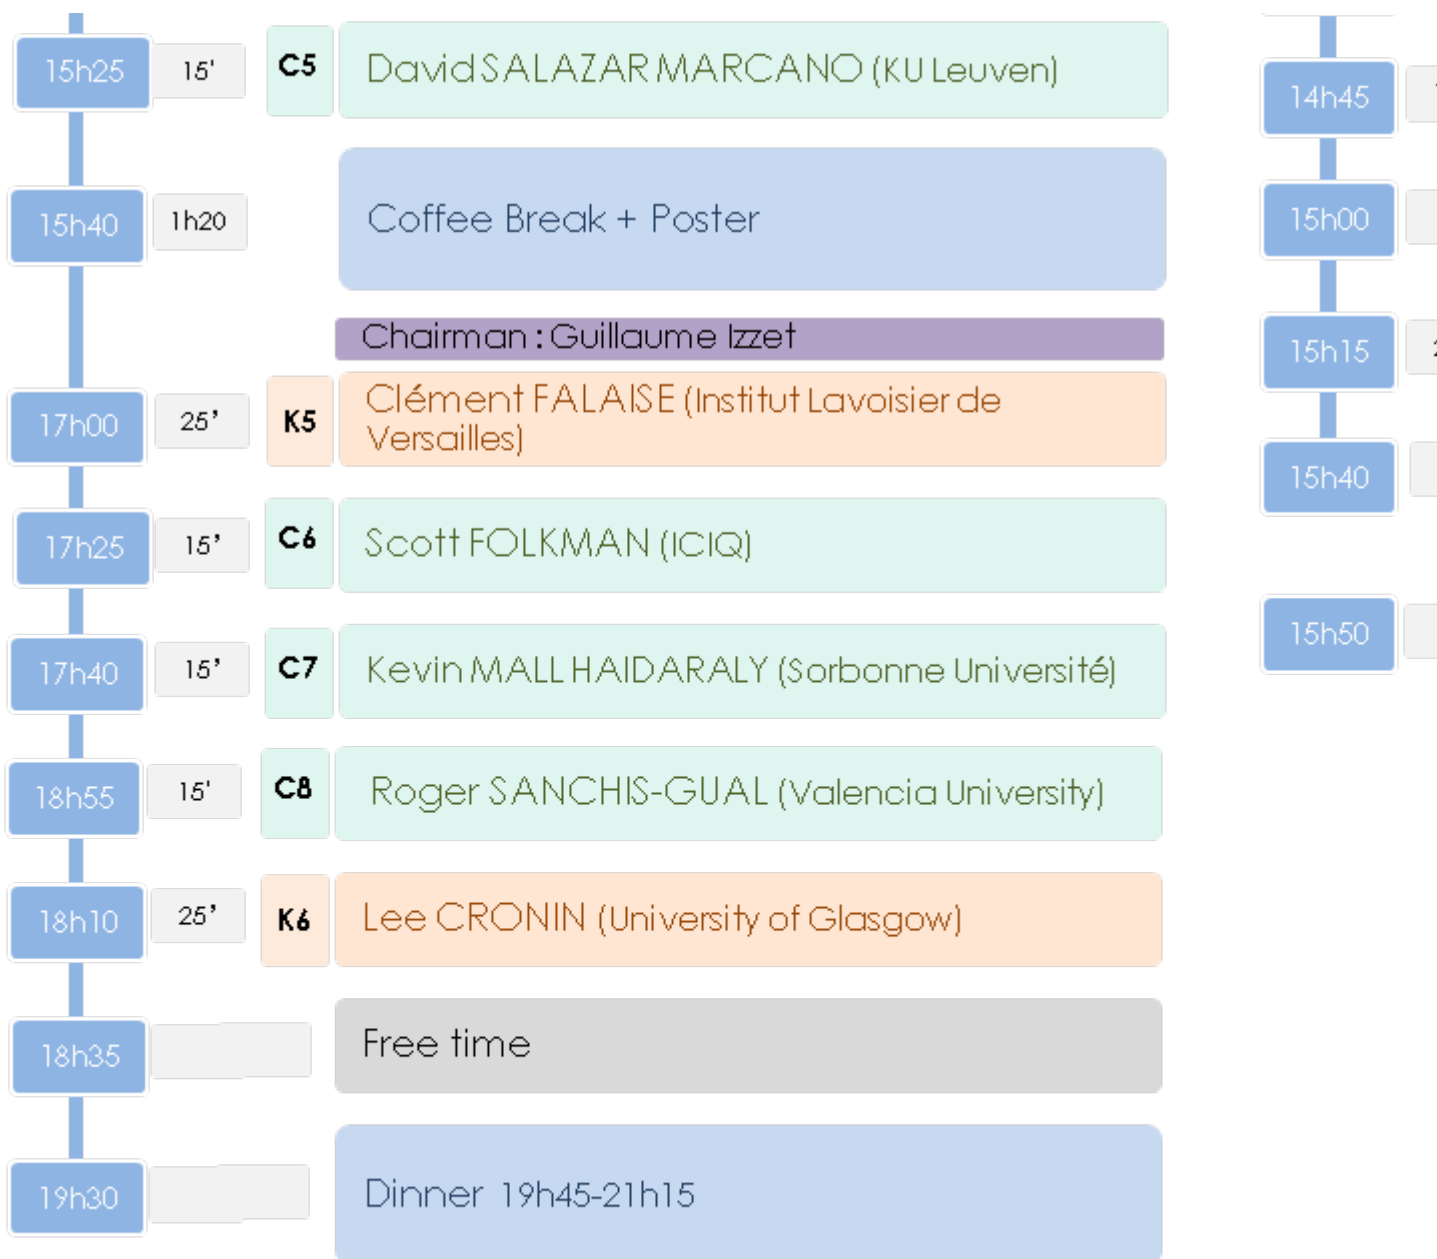

## POM SYMPOSIUM IN PARIS 2021

The first POM meeting was held in Paris from June 2nd to 3rd, 2021. This international event brought together more than 50 participants from seven countries (Spain, Italy, Germany, Belgium, United Kingdom, France, USA).

Pictures

[Click here to download the pictures of the POM symposium](#)

Program

[Click here to download the book of abstracts](#)

---

# IRN POM - Sch

Thursday 2<sup>nd</sup> of Sept.

8h30	1h		Registration - Opening		
			Chairwoman : Anna Proust		
9h30	45'	L1	May NYMAN (Oregon State University)	9h00	2
10h15	15'	C1	Natalya IZAROVA (RWTH Aachen University)	9h25	1
10h30	1h		Coffee Break + Poster	9h40	2
			Chairman : Mohamed Haouas	10h05	
11h30	25'	K1	Carles BO (ICIQ)	11h05	1
11h55	15'	C2	Magda PASCUAL-BORRAS (Newcastle University)	11h20	1
12h10	25'	K2	Saurav BHATTACHARYA (Jacobs University)	11h35	2
12h35	1h30'		Lunch	12h00	1
			Chairwoman : Anne Dolbecq	12h15	1
14h05	25'	K3	Laurent RUHLMANN (Univ. de Strasbourg)	14h15	1
14h30	15'	C3	Albert SOLE-DAURA (Collège de France)	14h30	1
14h45	25'	K4	Juan Ramon GALAN-MASCAROS (ICIQ)		
15h10	15'	C4	Ludivine K/BIDI (Sorbonne Université)		

## Access to FIAP Jean Monnet

FIAP Jean Monnet is located at 30 rue Cabanis, Paris (Google Maps). The closest Metro station is Glacière (line 6).

**FIAP Jean Monnet  
30 rue Cabanis**

**Métro stations line 6**